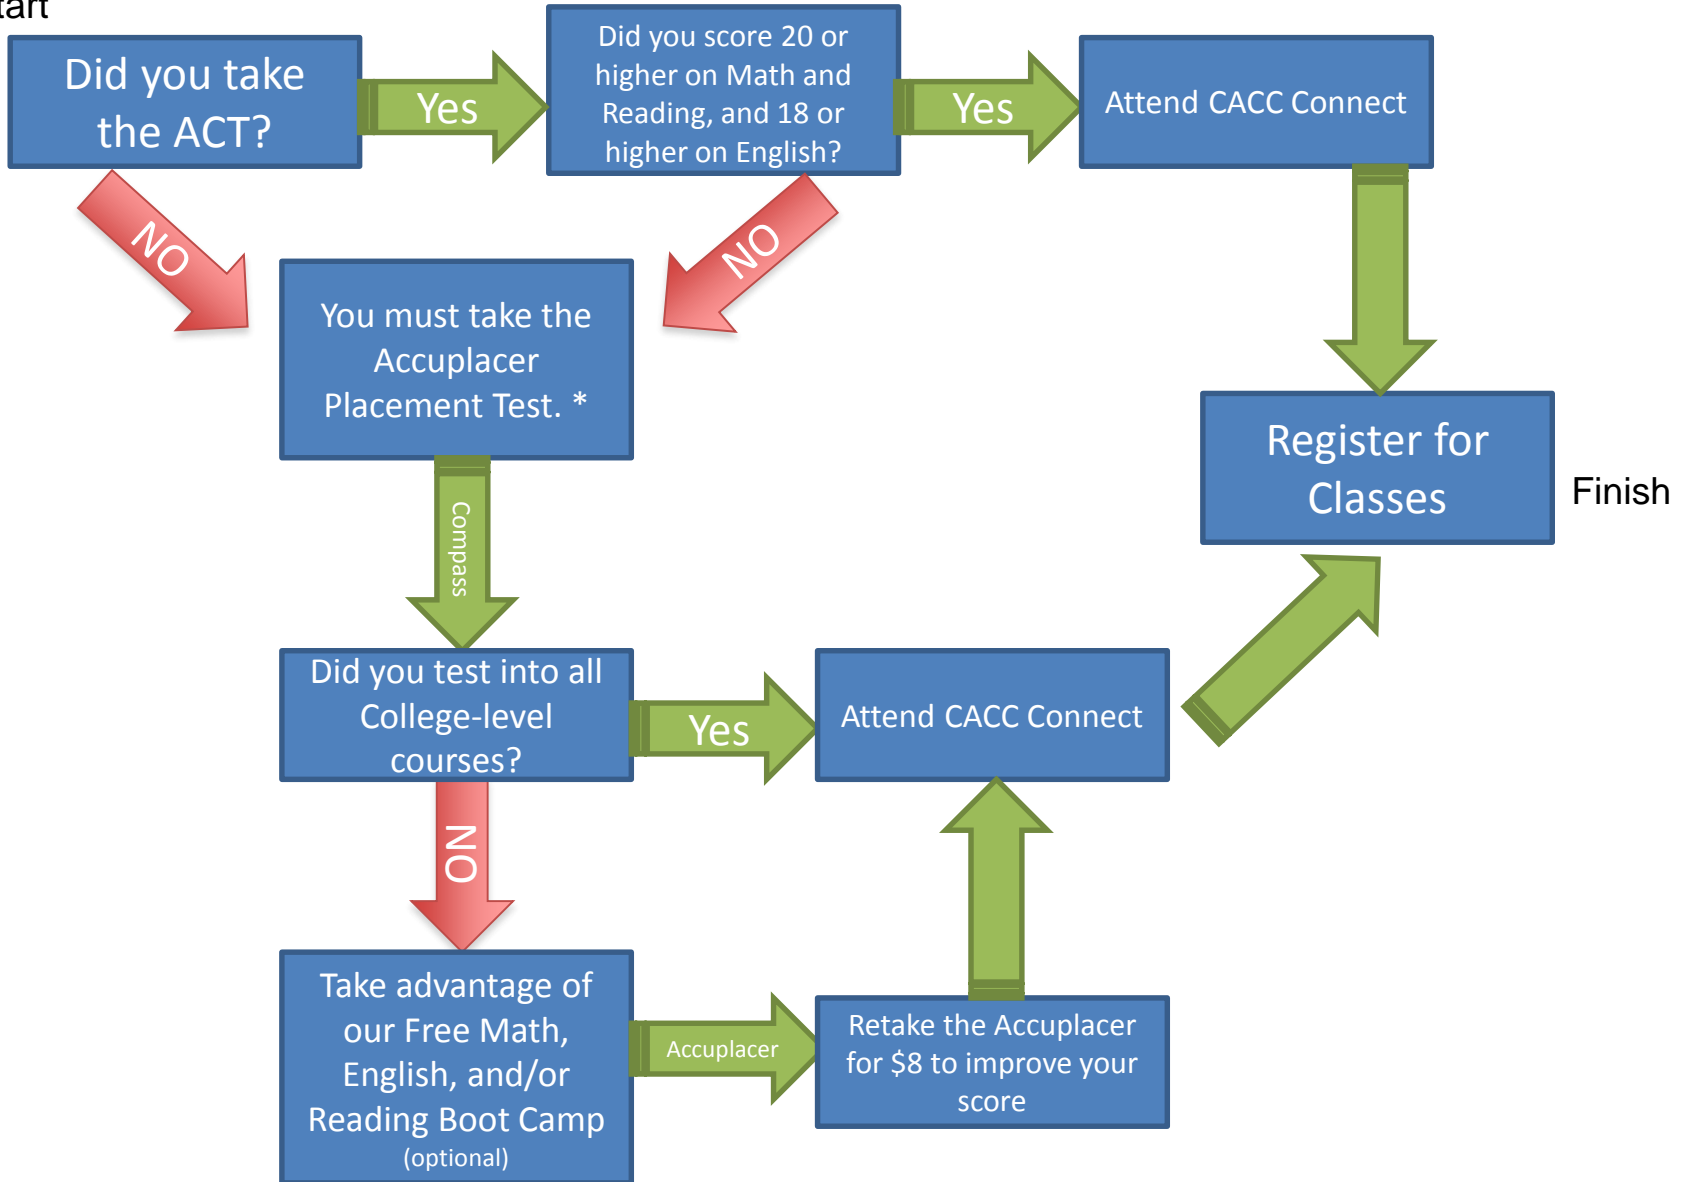

Testing and Placement Process

Start

*If you took the ACT but did not score 20 or higher on Math and Reading or 18 or higher on English, you must only take the sections of the Accuplacer in those subjects. You may only take each section of the Accuplacer Placement Test two times in a 12-month period.