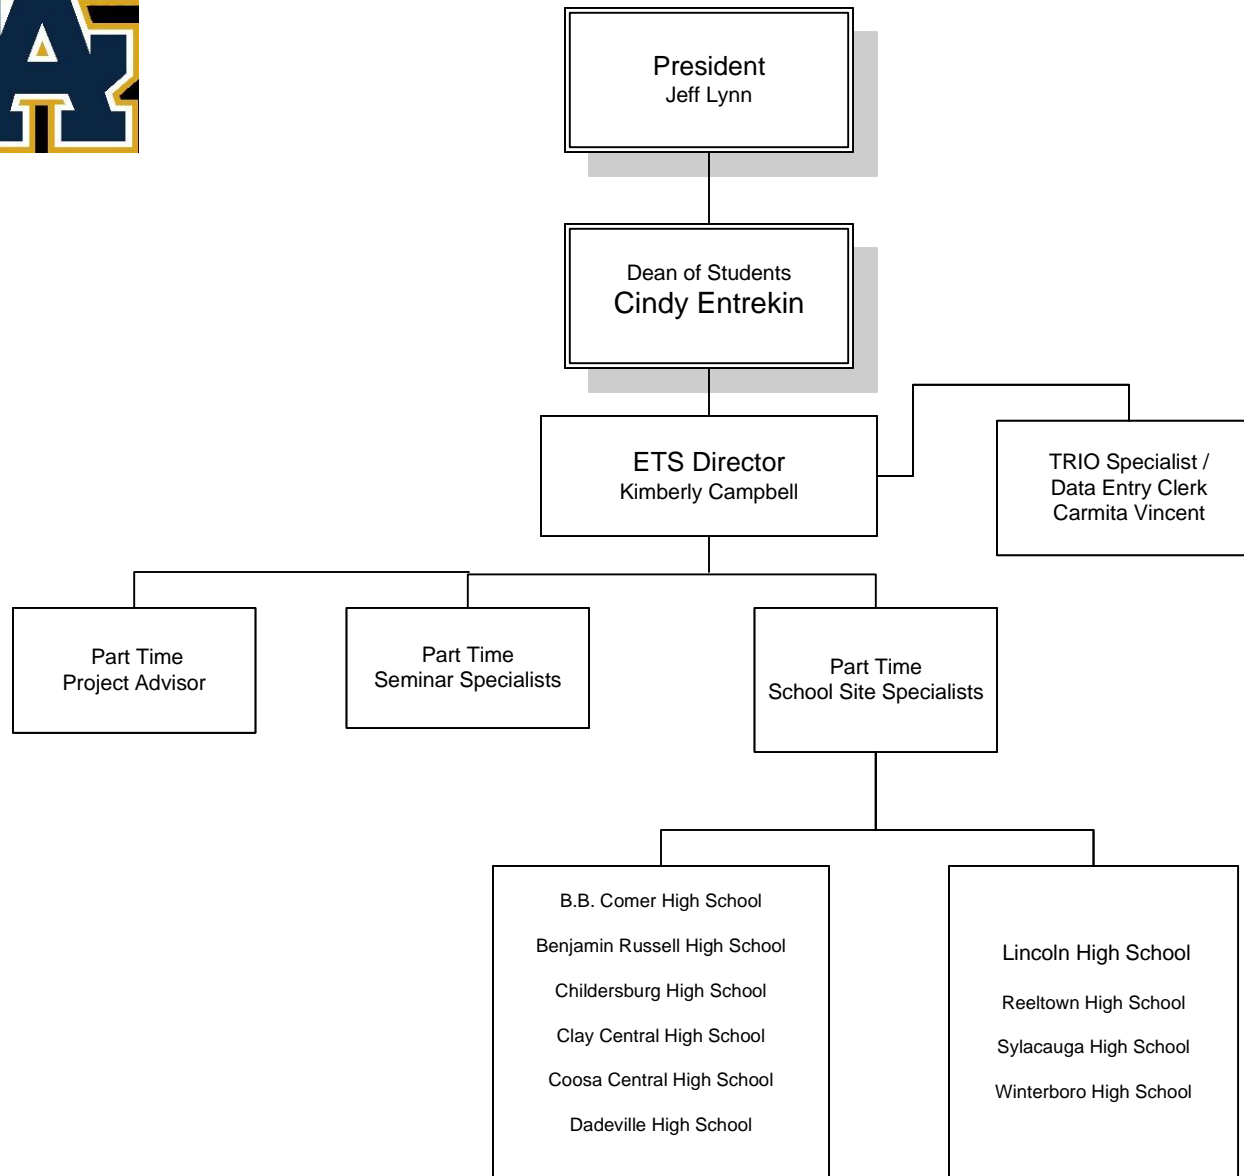

Central Alabama Community College
Education Talent Search
March 2026