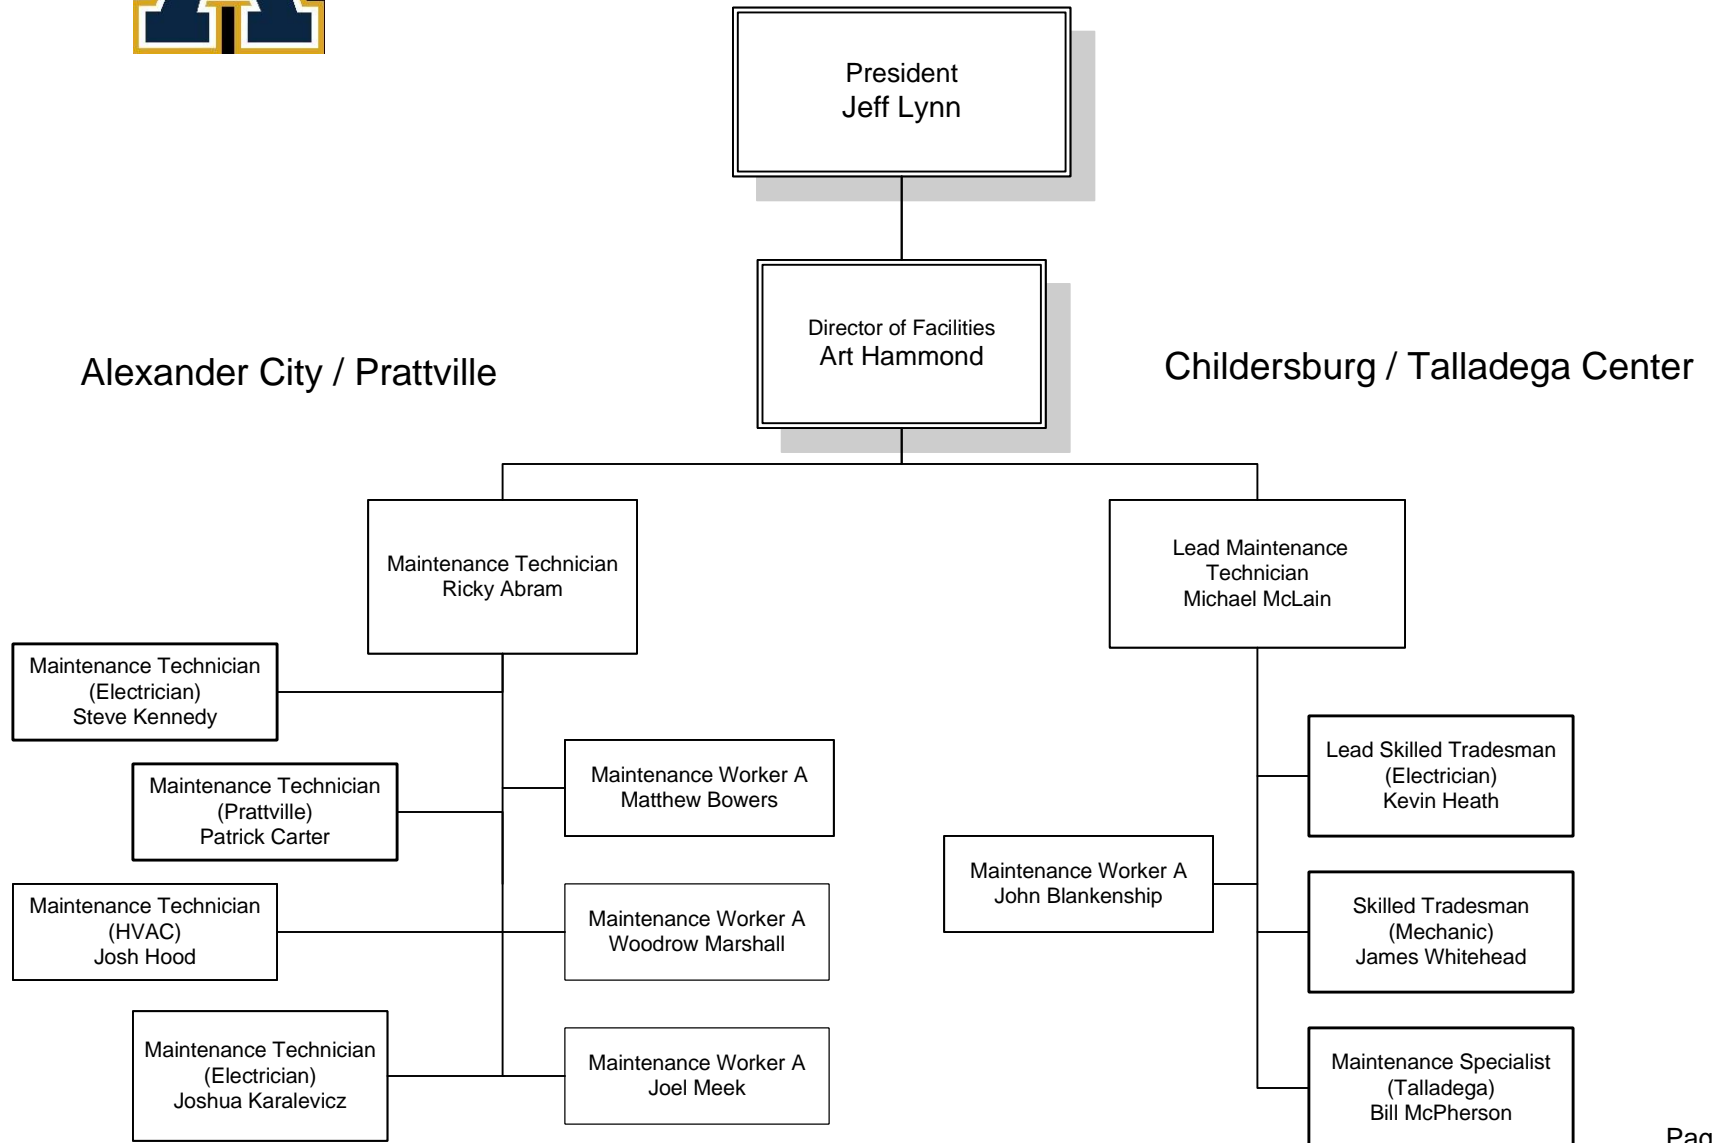

**Central Alabama Community College
Maintenance
March 2026**